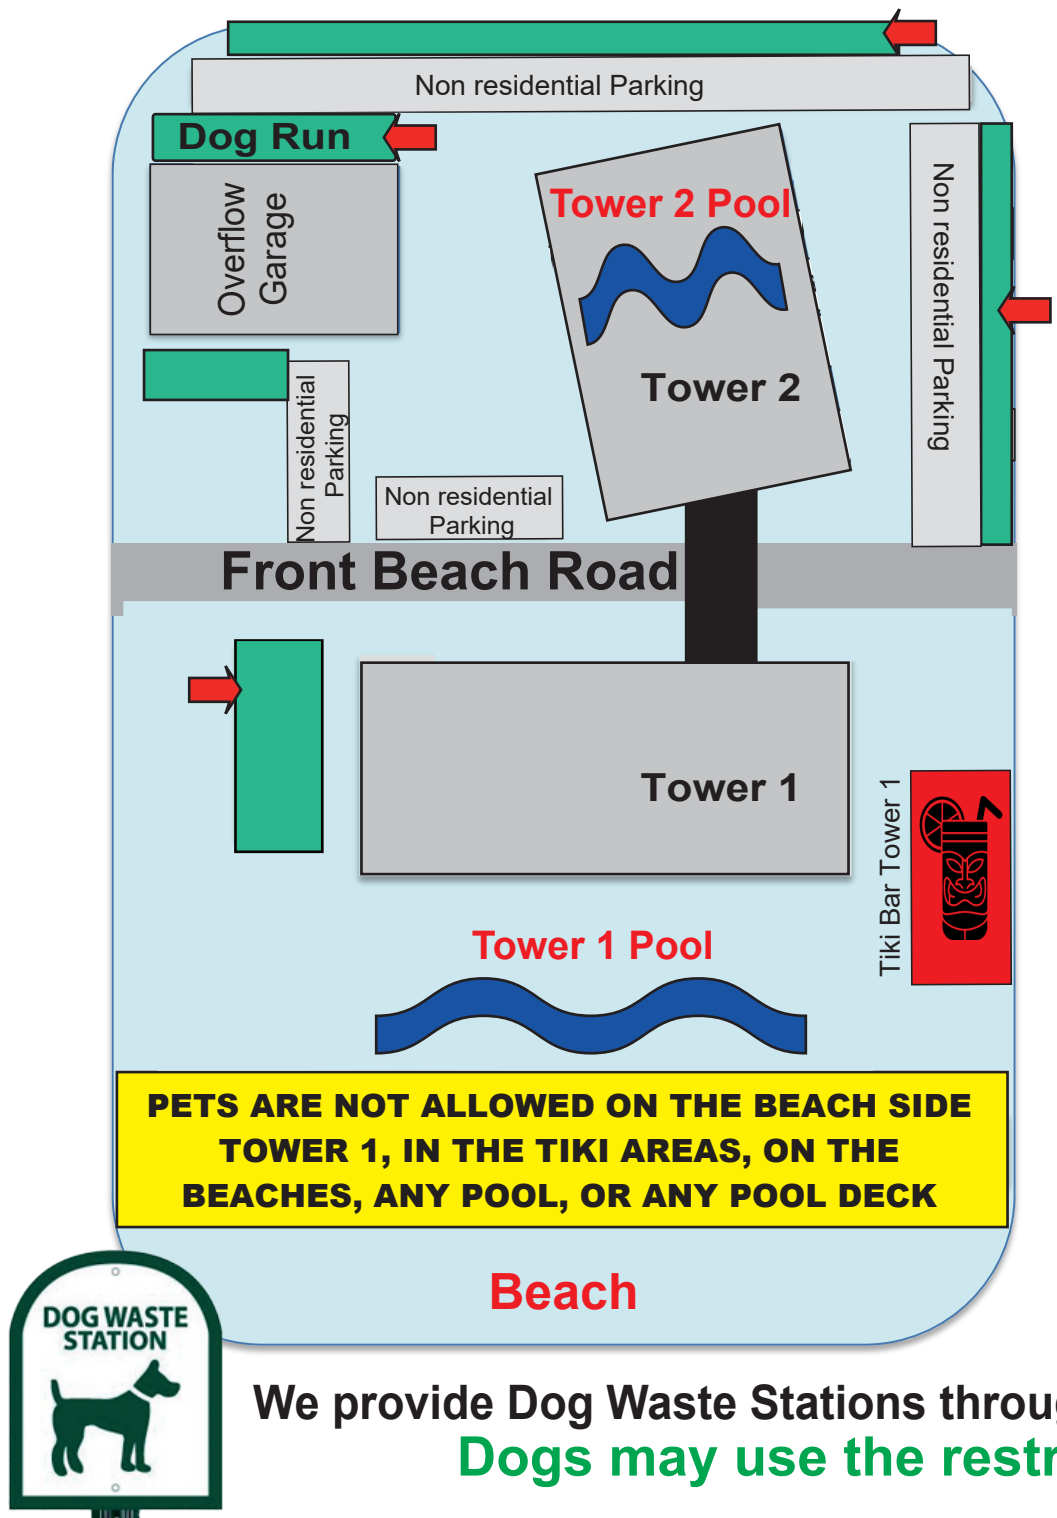

# GRAND PANAMA BEACH RESORT

## Pet Map for Dogs

Dogs are not allowed in the below areas in **red** during your stay at Grand Panama Resort

- Pool Deck Tower 1 
- Pool Deck Tower 2 
- Tiki Bar Tower 1 

Dogs are not allowed on the beach in front of Grand Panama Resort

Please take advantage of the **Dog Run** on our property next to the overflow garage

The closest Dog Beach area is at Pier Park  
Address: 600 Pier Park Dr, Panama City Beach

We provide Dog Waste Stations through out the exterior of Tower 1 and Tower 2  
**Dogs may use the restroom in the green areas only!**