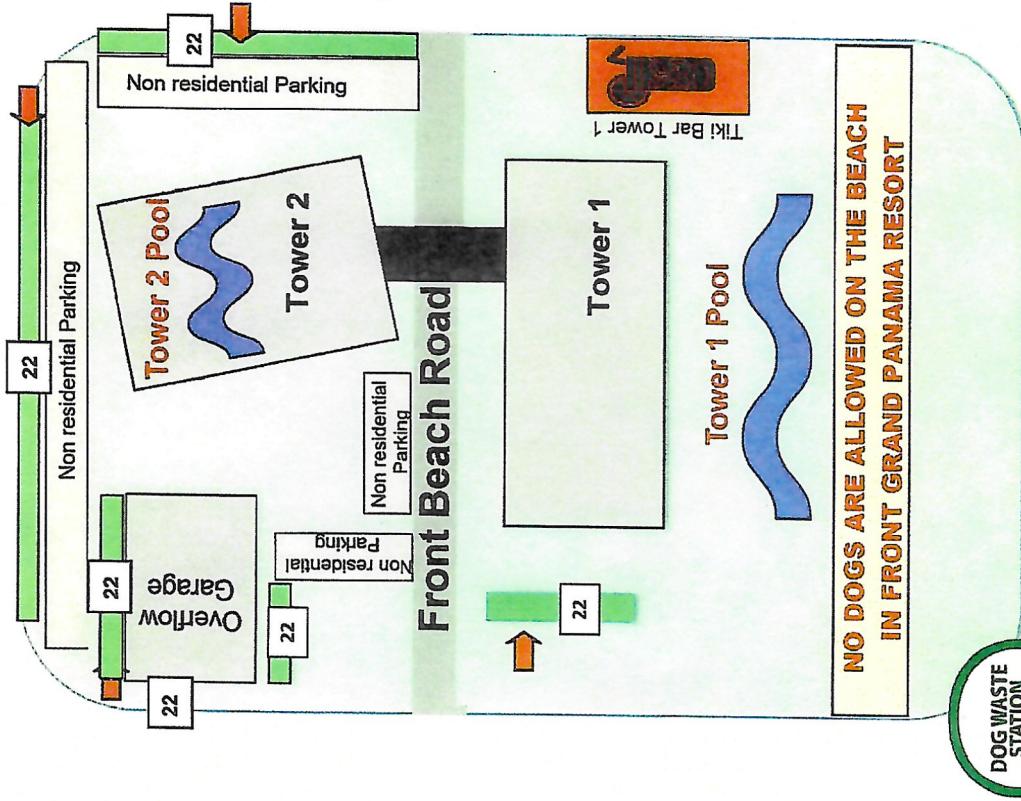

GRAND PANAMA BEACH RESORT

Pet Map for Dogs

Dogs are not allowed in the below areas in red during your stay at Grand Panama Resort

- Pool Deck Tower 1
- Pool Deck Tower 2
- Tiki Bar Tower 1

Dogs are not allowed on the beach in front of Grand Panama Resort

Please take your dogs to the nearest dog park next to (Pier Park)

Dog Park at Pier Park
Address:
600 Pier Park Dr, Panama City Beach

We provide Dog Waste Stations through out the exterior of tower 1 and tower 2
Dogs may use the restroom in the green areas only!